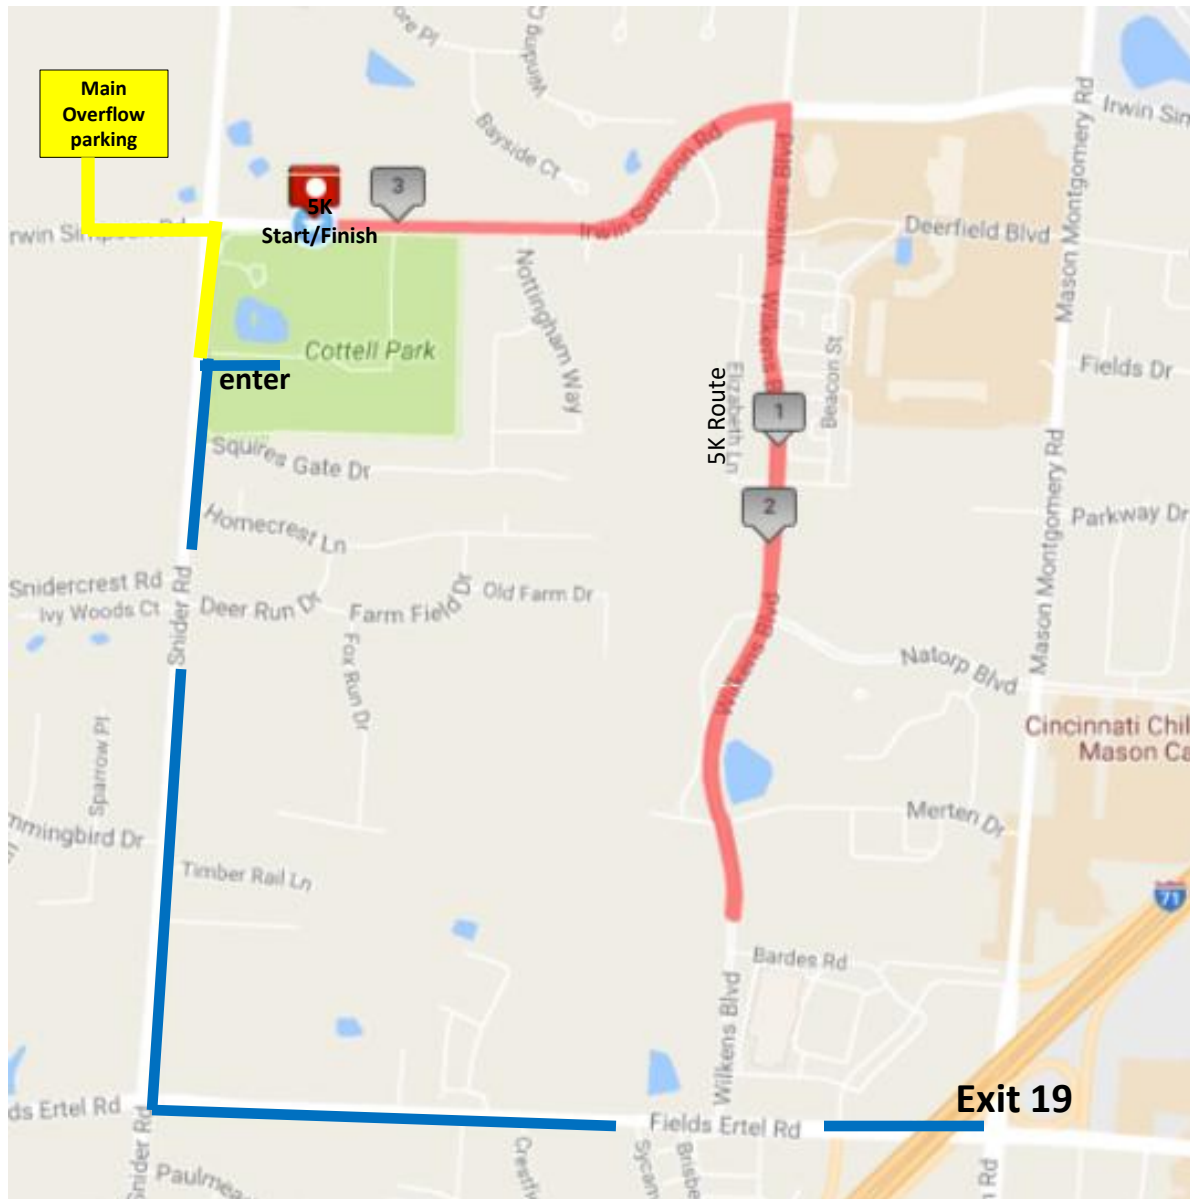

Butterfly Walk and 5K for CancerFree KIDS

registration opens 8am - race start 9am – course close 10am
survivor ceremony 9:45m – inspirational walk 10am - Fun festival until 1pm

Please Note: A portion of Irwin Simpson and Wilkens Blvd will be closed from 8:45 -9:45am for the 5K race.

Suggested Directions to Cottell Park

From I-71 Northbound, take Exit 19 and follow the signs for Mason/Fields Ertel Rd.. Make a left onto Mason Rd and then take the 1st left onto Fields Ertel Rd. Take a right onto Snider Rd and end at the park entrance on the right at 5847 Irwin-Simpson Rd.

From I-71 Southbound, take Exit 19. Stay straight (crossing Mason Montgomery Rd and go onto Escort Dr. At the end of the road, turn right onto Fields Ertel Rd. Turn right onto Snider Rd and end at the park entrance on the right at 5847 Irwin-Simpson Rd.

Additional Parking

When the parking lot at Cottell Park reaches capacity, participants will be directed to the **overflow lot** located at North Cincinnati Community Church, 6170 Irwin-Simpson Rd, Mason, OH. A shuttle bus will be running between this lot and Cottell Park from 6:45am to 1:30pm.