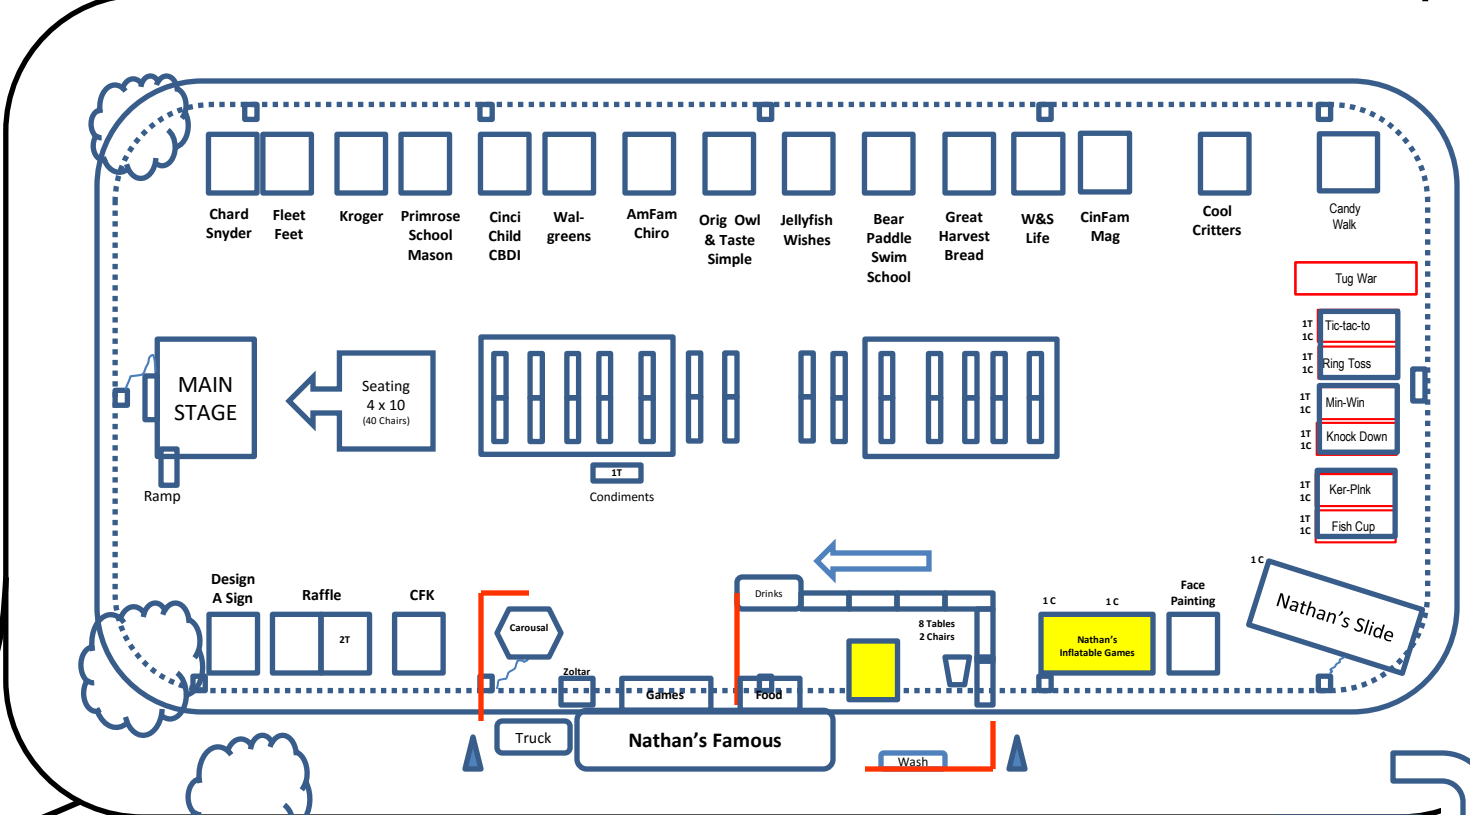

27 Booths
100 Tables
350 Chairs

Junior Jog
Honey Hill Farm
Pony Rides
Petting Zoo

Snider Rd.
Butterfly Boomerang

Sport Fit
Trampoline
Recreational Outlet

Walk Finish
Iw/In Simpson Rd.
Water

Sponsor & Volunteer Center

Vender/Vol Check-in
IHeart

Deerfield Fire & Rescue

Butterfly Pic

St X. HS Drum Corp

BASKETBALL COURT

TENNIS COURT

Walk Up
Registration

Walk Start

Rows
Team Meeting Area

Walk Start